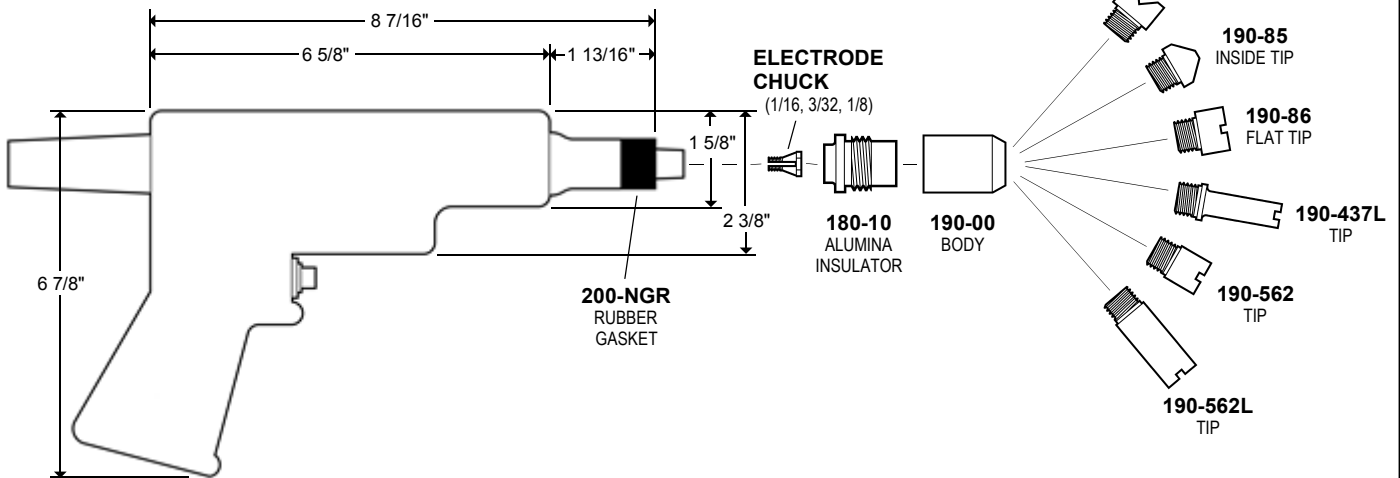

DIMENSIONAL DATA

MODEL 5000
 WATER COOLED

MODEL 5505
 AIR COOLED

Note: Specifications and dimensions are subject to change without notice.

COPYRIGHT 2004 - 2015 TEC WELDING PRODUCTS INC.