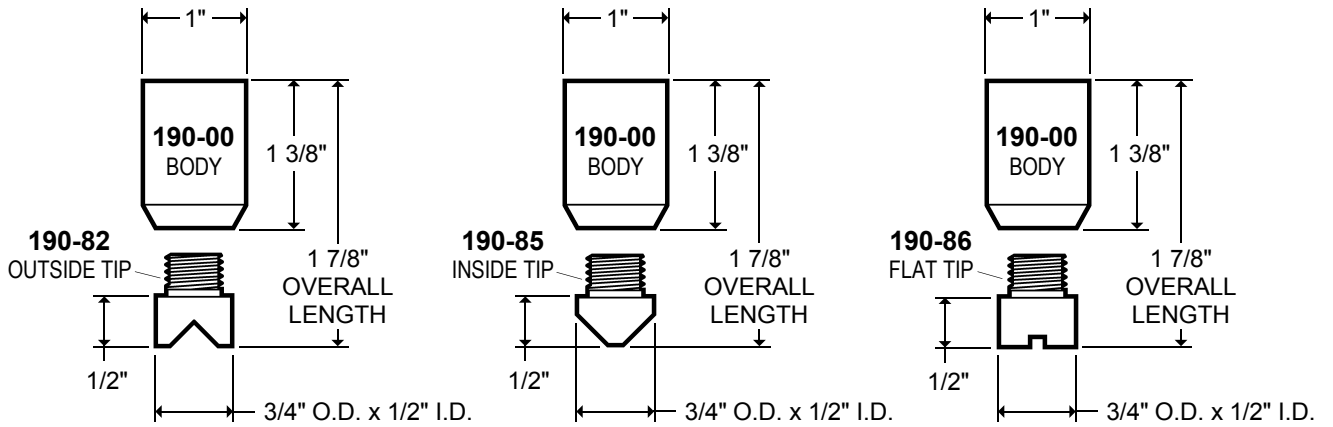

DIMENSIONAL DATA

MODEL 5000
 WATER COOLED

MODEL 5505
 AIR COOLED

Note: Specifications and dimensions are subject to change without notice.

COPYRIGHT 2004 - 2015 TEC WELDING PRODUCTS INC.