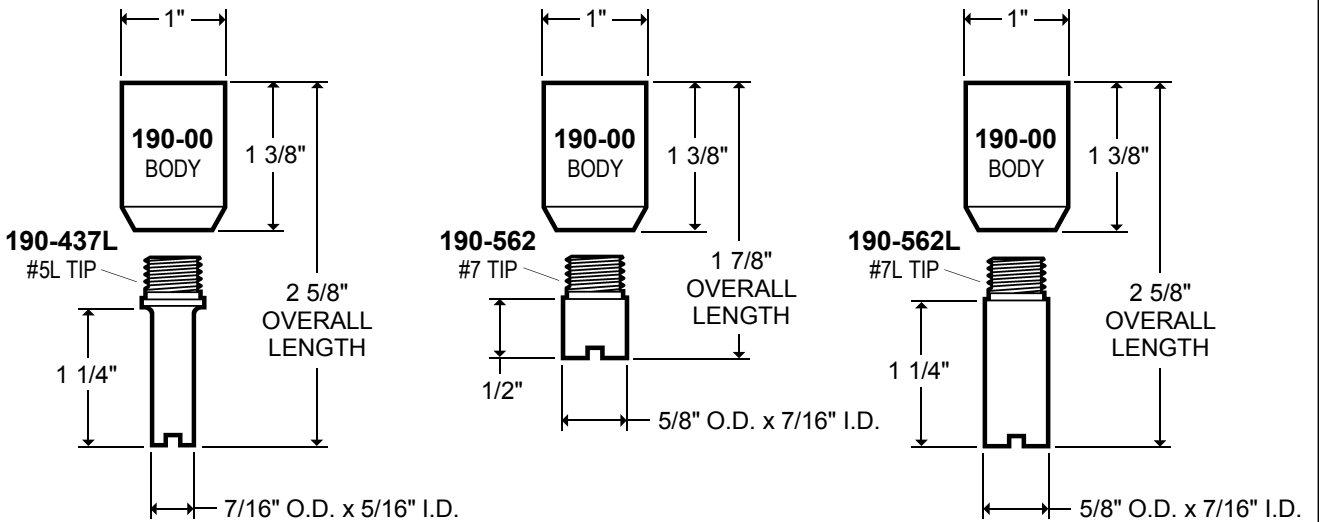

DIMENSIONAL DATA

MODEL 5000
 WATER COOLED

MODEL 5505
 AIR COOLED

Note: Specifications and dimensions are subject to change without notice.

COPYRIGHT 2004 - 2015 TEC WELDING PRODUCTS INC.