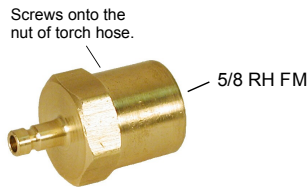

## Quick Connectors and Plugs

### Quick Disconnect Connectors

**35QC-G**  
(Right Hand Threads)

**35QC-W**  
(Left Hand Threads)

**35QP-G**  
(Right Hand Threads)

**35QP-W**  
(Left Hand Threads)

#### 35QR-W Water Hose

Includes: 35QC-W Connector - Water  
(1 ea.) 35QP-W Male Plug - Water

#### 35QP-W Male Plug - Water

PLUGS ARE USED WITH STANDARD HOSES

Specifications subject to change without notice.