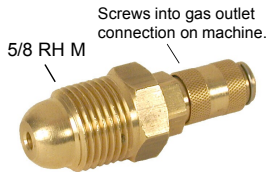

## Quick Connectors and Plugs

### Quick Disconnect Connectors

**35QC-G**  
(Right Hand Threads)

**35QC-W**  
(Left Hand Threads)

**35QP-G**  
(Right Hand Threads)

**35QP-W**  
(Left Hand Threads)

#### 35QR-W Water Hose

Includes: 35QC-W Connector - Water  
(1 ea.) 35QP-W Male Plug - Water

#### 35QP-W Male Plug - Water

PLUGS ARE USED WITH STANDARD HOSES

Specifications subject to change without notice.