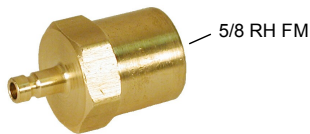

35QP-GB Male Plug - Gas

35QP-G
(Right Hand Threads)

35QP-G Male Plug - Gas