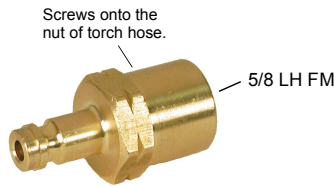

### Quick Disconnect Connectors

**35QC-G**  
(Right Hand Threads)

**35QC-W**  
(Left Hand Threads)

**35QP-G**  
(Right Hand Threads)

**35QP-W**  
(Left Hand Threads)

### Gas & Water Connectors

#### 35QR-G Gas Hose

Includes: 35QC-G Connector - Gas  
(1 ea.) 35QP-G Male Plug - Gas

#### 35QR-W Water Hose

Includes: 35QC-W Connector - Water  
(1 ea.) 35QP-W Male Plug - Water