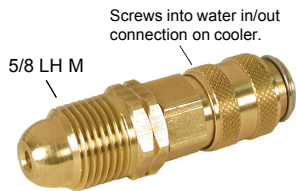

## Quick Connectors and Plugs

### Quick Disconnect Connectors

**35QC-G**  
(Right Hand Threads)

**35QC-W**  
(Left Hand Threads)

**35QP-G**  
(Right Hand Threads)

**35QP-W**  
(Left Hand Threads)

#### 35QR-W Water Hose

Includes: 35QC-W Connector - Water  
(1 ea.) 35QP-W Male Plug - Water

#### 35QP-W Male Plug - Water

PLUGS ARE USED WITH STANDARD HOSES

Specifications subject to change without notice.