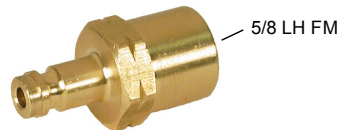

35QP-W
(Left Hand Threads)

35QP-W Male Plug - Water

PLUGS ARE USED WITH STANDARD HOSES