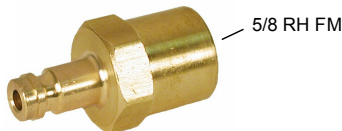

Quick Disconnect Plugs

35QP-GB
(Right Hand Threads)