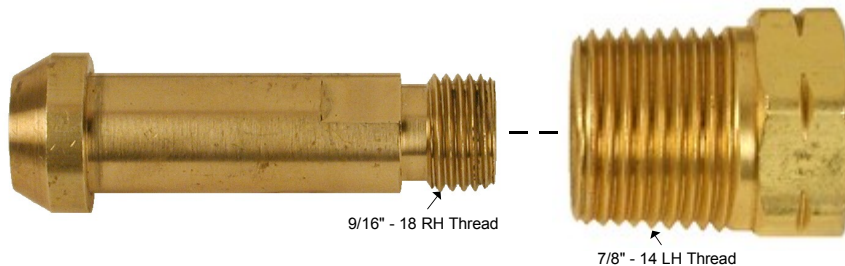

## Direct Connect TIG Machine Adapters

LINCOLN®: PT275, PT375

ESAB®: 252, 352

PC Adapter: 45V11

### 78LH916

ADAPTER - Connects TEC® 320, 424, 427, 428 and 5000 torch power cable to LINCOLN® PT275, 375; ESAB® 252, 352 or standard 45V11 power cable adapter.

### 78LH58

ADAPTER - Connects HELIWELD H-35 torch power cable to LINCOLN® PT275, 375; ESAB® 252, 352 or standard 45V11 power cable adapter.

### 35AS11

ADAPTER - Converts LINCOLN® PT275, 375; ESAB® 252, 352 or standard 45V11 power cable adapter to 35 mm DIN connection.