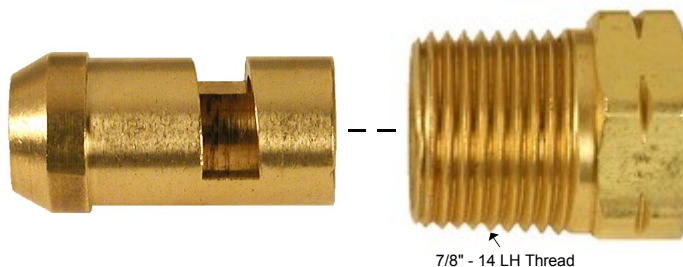

### 78LH916

ADAPTER - Connects TEC® 320, 424, 427, 428 and 5000 torch power cable to LINCOLN® PT275, 375; ESAB® 252, 352 or standard 45V11 power cable adapter.

### 78LH58

ADAPTER - Connects HELIWELD H-35 torch power cable to LINCOLN® PT275, 375; ESAB® 252, 352 or standard 45V11 power cable adapter.

### 35AS11

ADAPTER - Converts LINCOLN® PT275, 375; ESAB® 252, 352 or standard 45V11 power cable adapter to 35 mm DIN connection.