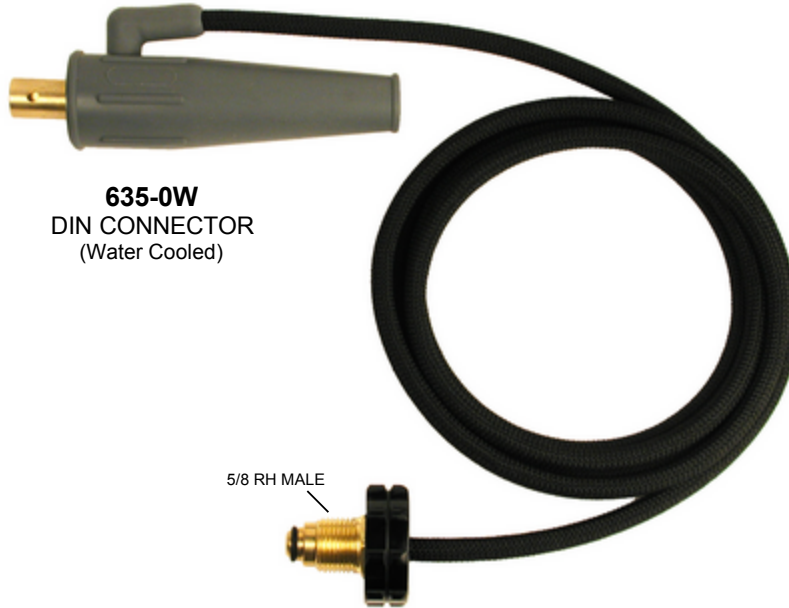

TEC 424, 428, 429, 5000 TORCH SERIES

635-0W
DIN CONNECTOR
(Water Cooled)

5/8 RH MALE

TEC 5505 TORCH SERIES

635-CC
DIN CONNECTOR
(Air Cooled)